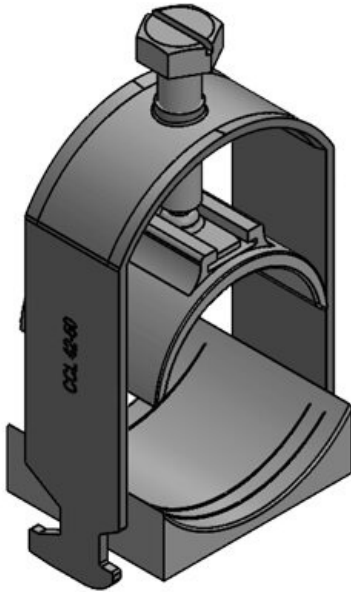

Part No.	32006	Clamping	1 x 42 - 50
EAN	4251269323	range	mm
	638		
Package quantity	25		
Length	24 mm		
Width	55 mm		
Height	83 mm		
Mounting height	101 mm