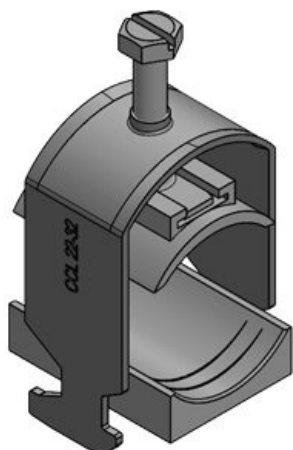

# CCL Cable clamps / cable clips

for C section rails C30

The cable clamps are characterised by a high clamping range and great flexibility. Ideally suited for strain relief on the C section rail with opening dimensions 16 - 17 mm. It offers flexible clamping ranges from 6 mm to 64 mm. The counter tray is secured by a locking mechanism and cannot slip out of the cable clamp.

**CCL 12-19**

Part No.	<b>32001</b>	Clamping	<b>1 x 12 - 19</b>
EAN	<b>4251269323</b>	range	<b>mm</b>
	<b>584</b>		
Package quantity	<b>25</b>		
Length	<b>24 mm</b>		
Width	<b>22 mm</b>		
Height	<b>36 mm</b>		
Mounting height	<b>56,7 mm</b>		

**CCL 18-23**

Part No.	<b>32002</b>	Clamping	<b>1 x 18 - 23</b>
EAN	<b>4251269323</b>	range	<b>mm</b>
	<b>591</b>		
Package quantity	<b>25</b>		
Length	<b>24 mm</b>		
Width	<b>26 mm</b>		
Height	<b>38 mm</b>		
Mounting height	<b>62 mm</b>		

CCL 22-32

Part No.	<b>32003</b>	Clamping	<b>1 x 22 - 32</b>
EAN	<b>4251269323</b>	range	<b>mm</b>
	<b>607</b>		
Package quantity	<b>25</b>		
Length	<b>24 mm</b>		
Width	<b>38 mm</b>		
Height	<b>52 mm</b>		
Mounting height	<b>72 mm</b>		