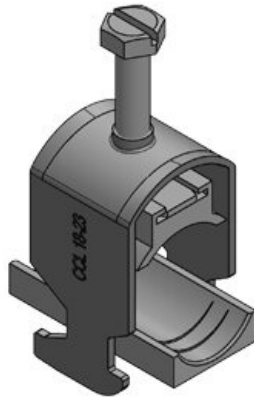

# CCL Cable clamps / cable clips

for C section rails C30

The cable clamps are characterised by a high clamping range and great flexibility. Ideally suited for strain relief on the C section rail with opening dimensions 16 - 17 mm. It offers flexible clamping ranges from 6 mm to 64 mm. The counter tray is secured by a locking mechanism and cannot slip out of the cable clamp.

## Product types & sizes

CCL 6-13

Part No.	<b>32000</b>	Clamping	<b>1 x 6 - 13</b>
EAN	<b>4251269323</b>	range	<b>mm</b>
	<b>577</b>		
Package quantity	<b>25</b>		
Length	<b>24 mm</b>		
Width	<b>19 mm</b>		
Height	<b>31 mm</b>		
Mounting height	<b>51 mm</b>		

**CCL 12-19**

Part No.	<b>32001</b>	Clamping	<b>1 x 12 - 19</b>
EAN	<b>4251269323</b>	range	<b>mm</b>
	<b>584</b>		
Package quantity	<b>25</b>		
Length	<b>24 mm</b>		
Width	<b>22 mm</b>		
Height	<b>36 mm</b>		
Mounting height	<b>56,7 mm</b>		

**CCL 18-23**

Part No.	<b>32002</b>	Clamping	<b>1 x 18 - 23</b>
EAN	<b>4251269323</b>	range	<b>mm</b>
	<b>591</b>		
Package quantity	<b>25</b>		
Length	<b>24 mm</b>		
Width	<b>26 mm</b>		
Height	<b>38 mm</b>		
Mounting height	<b>62 mm</b>		