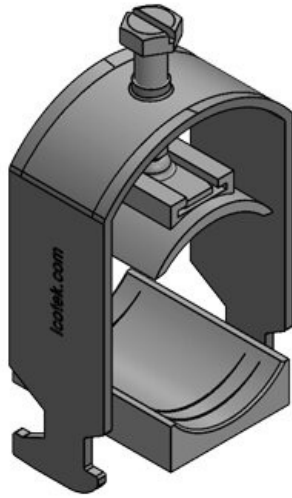

# CCL Cable clamps / cable clips

for C section rails C30

The cable clamps are characterised by a high clamping range and great flexibility. Ideally suited for strain relief on the C section rail with opening dimensions 16 - 17 mm. It offers flexible clamping ranges from 6 mm to 64 mm. The counter tray is secured by a locking mechanism and cannot slip out of the cable clamp.

**CCL 18-23**

Part No.	<b>32002</b>	Clamping	<b>1 x 18 - 23</b>
EAN	<b>4251269323</b>	range	<b>mm</b>
	<b>591</b>		
Package quantity	<b>25</b>		
Length	<b>24 mm</b>		
Width	<b>26 mm</b>		
Height	<b>38 mm</b>		
Mounting height	<b>62 mm</b>		

CCL 22-32

Part No.	<b>32003</b>	Clamping	<b>1 x 22 - 32</b>
EAN	<b>4251269323</b>	range	<b>mm</b>
	<b>607</b>		
Package quantity	<b>25</b>		
Length	<b>24 mm</b>		
Width	<b>38 mm</b>		
Height	<b>52 mm</b>		
Mounting height	<b>72 mm</b>		

CCL 30-38

Part No.	<b>32004</b>	Clamping	<b>1 x 30 - 38</b>
EAN	<b>4251269323</b>	range	<b>mm</b>
	<b>614</b>		
Package quantity	<b>25</b>		
Length	<b>24 mm</b>		
Width	<b>44 mm</b>		
Height	<b>62 mm</b>		
Mounting height	<b>78 mm</b>		